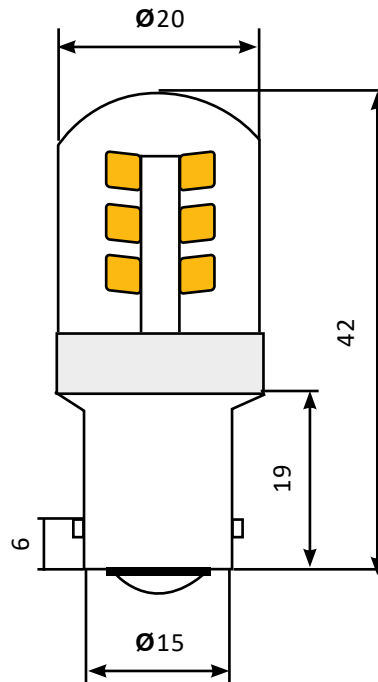

### Specifications

10 LED, 9 for lateral light and 1 for frontal light

Emitting color	Red	Yellow	Blue	White	Green
Volts	Max 230 V	Max 230 V	Max 230 V	Max 230 V	Max 230 V
Current consumption ± 15%	16 mA	16 mA	16 mA	16 mA	16 mA
Lumen	3.2 Lm	3.1 Lm	3.4 Lm	14.8 Lm	18.4 Lm
Life duration	10k hrs	10k hrs	10k hrs	10k hrs	10k hrs
Base	BA 15d	BA 15d	BA 15d	BA 15d	BA 15d