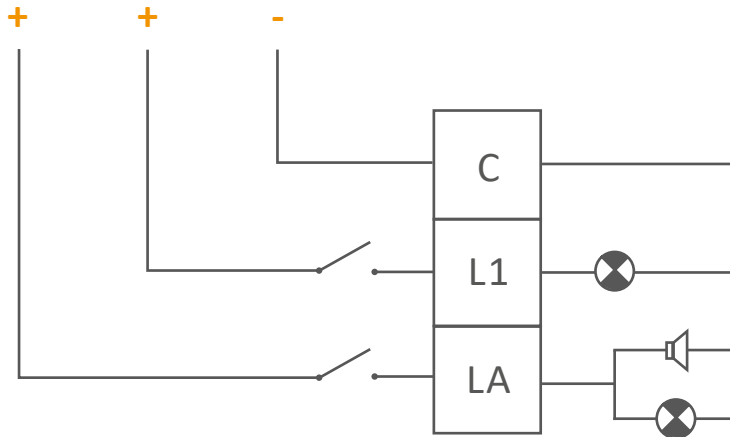

Bicolor beacons with alarm sounders

type AA4F7xxB - AF4F7xxB

24 V AC / DC

L1 +	Green or Amber
LA +	Red + Audio
C -	Common signal unit

xx = Number of color