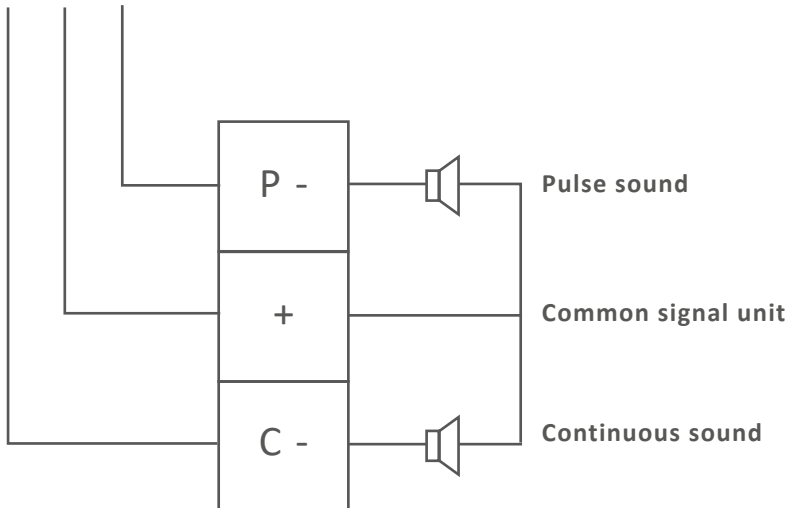

## Audible unit 187 serie

24 V DC

+	Common signal unit
P -	Pulse sound
C -	Continuous sound