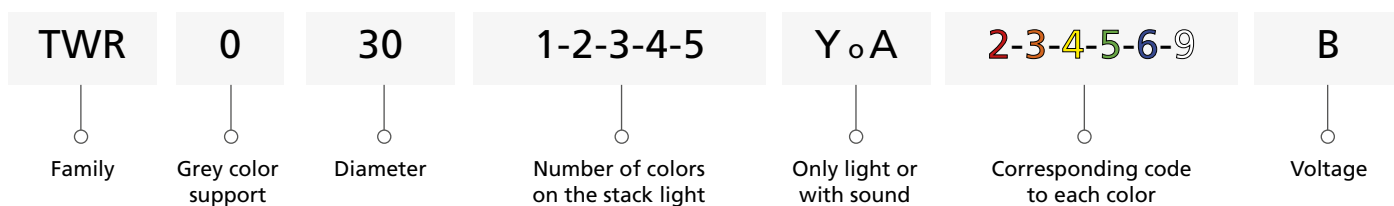

Code structure...