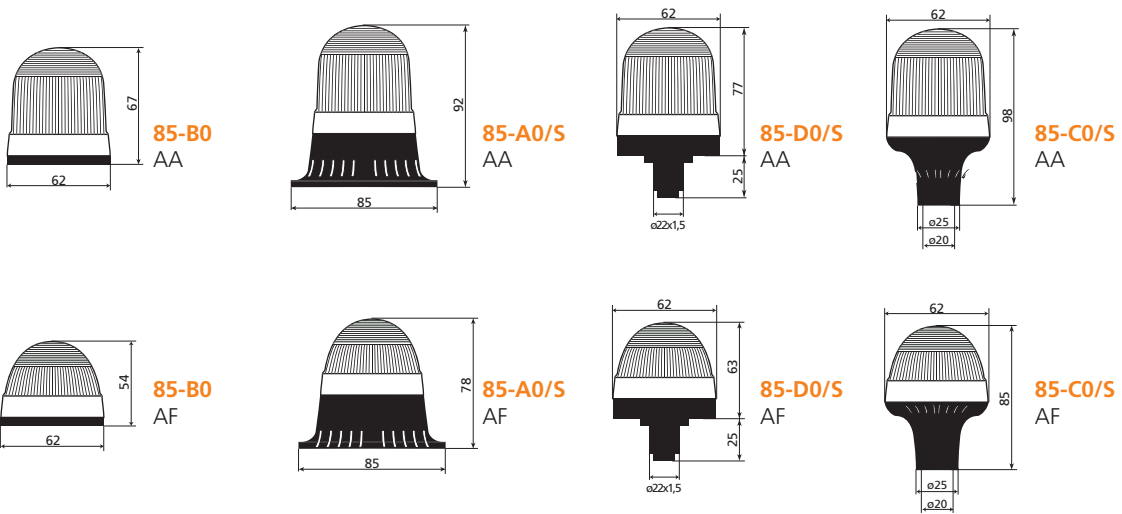

TECHNICAL DIAGRAMS

TECHNICAL DIAGRAMS / SIGNAL TOWERS

TECHNICAL DIAGRAMS / LAMPS

54M65

88A22

54M0X

54-XX
80-XX

54MXX
80MXX

88-01
88-10

54T19
54T91

54T29
54T92

54TC1

54TC2

54MP9

54MM9

54M59
54M95

54-09
54-90
54M09
54M90

80-09
80-90
80M09
80M90

TECHNICAL DIAGRAMS / SIGNAL TOWERS

TECHNICAL DIAGRAMS / AUDIO AND VISUAL SIGNAL DEVICES

TECHNICAL DIAGRAMS / HOUSING