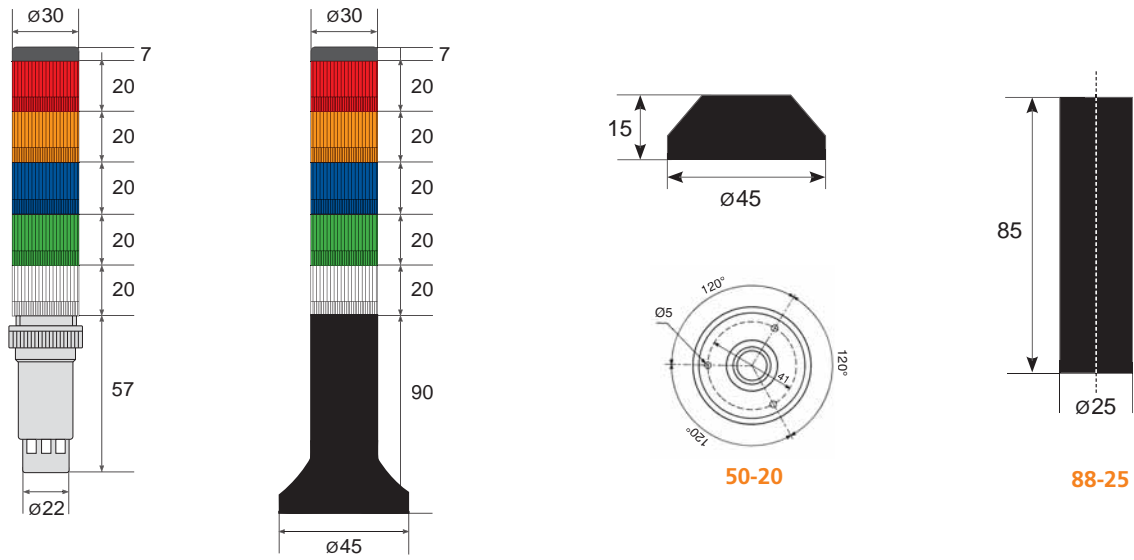

TECHNICAL DIAGRAMS

TECHNICAL DIAGRAMS / SIGNAL TOWERS

TECHNICAL DIAGRAMS / LAMPS

54M65

88A22

54M0X

54-XX
80-XX

54MXX
80MXX

88-01
88-10

54T19
54T91

54T29
54T92

54TC1

54TC2

54MP9

54MM9

54M59
54M95

54-09
54-90
54M09
54M90

80-09
80-90
80M09
80M90

TECHNICAL DIAGRAMS / SIGNAL TOWERS

TECHNICAL DIAGRAMS / AUDIO AND VISUAL SIGNAL DEVICES

TECHNICAL DIAGRAMS / HOUSING