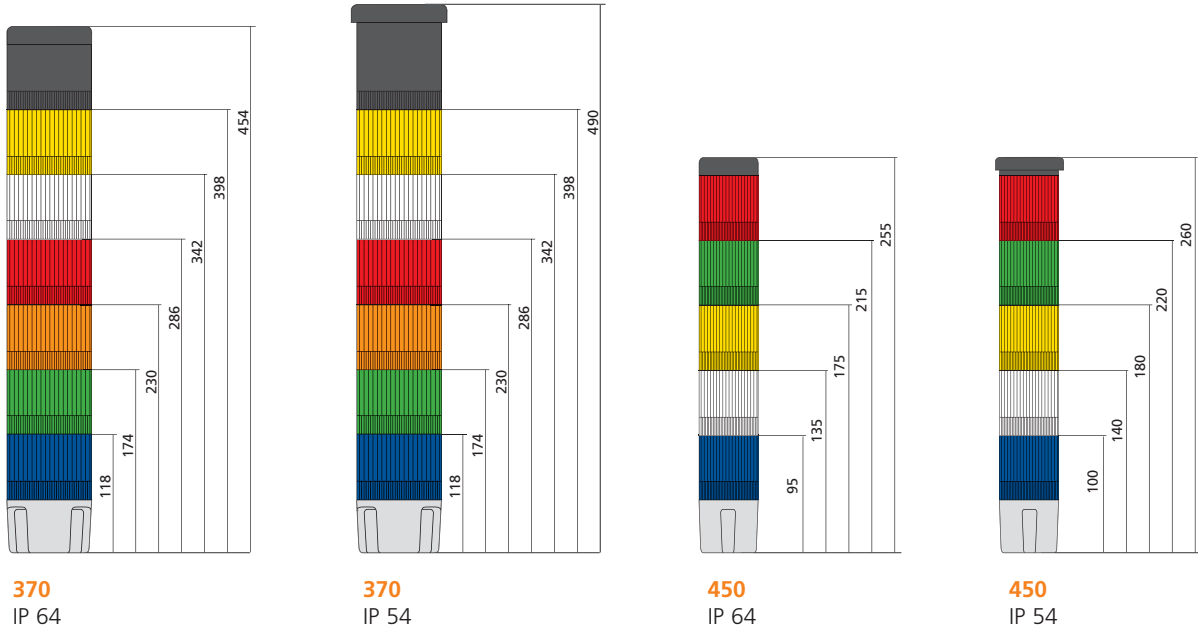

TECHNICAL DIAGRAMS

TECHNICAL DIAGRAMS / SIGNAL TOWERS

TECHNICAL DIAGRAMS / LAMPS

54M65

88A22

54M0X

54-XX
80-XX

54MXX
80MXX

88-01
88-10

54T19
54T91

54T29
54T92

54TC1

54TC2

54MP9

54MM9

54M59
54M95

54-09
54-90
54M09
54M90

80-09
80-90
80M09
80M90

TECHNICAL DIAGRAMS / SIGNAL TOWERS

TECHNICAL DIAGRAMS / AUDIO AND VISUAL SIGNAL DEVICES

TECHNICAL DIAGRAMS / HOUSING